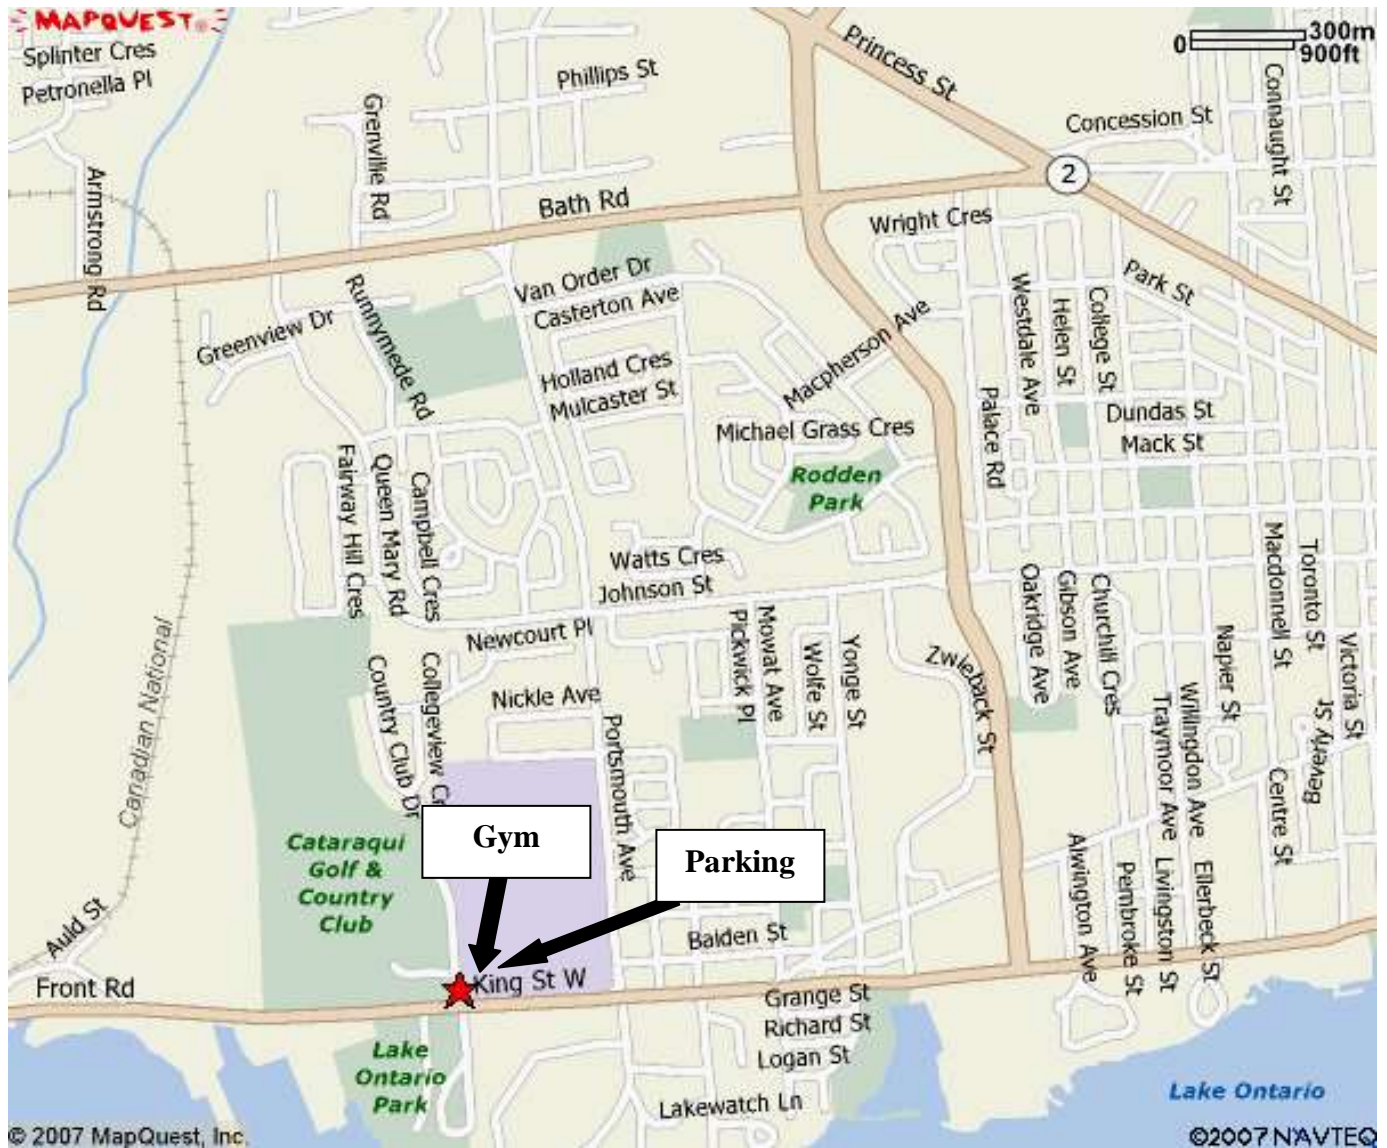

This document serves to provide detail on school locations used for practices and games, including parking recommendations.

General Map of Kingston:

Queen Elizabeth Vocational Institute (OECVI)

145 Kirkpatrick Street. Please note that there is no access directly to the school from any streets immediately to the North of the school. Follow directions below.

Ernestown S.S. is approximately 15 km (10 min drive) West of Kingston, located in the center of the town of Odessa.

Parking and Entrance: Park in behind the school. Gym is at the back.

LaSalle Secondary School

County Road 15 (near Grenadier Drive).

Parking and Entrance: Access is directly from County Road 15. Park behind school (East side) at far end of parking lot (South Corner). Enter school through rear doors.

Loyalist Collegiate Vocational Institute (LCVI)

153 Van Order Drive. Please note that there is no access directly to the school from Sir John A. MacDonald Blvd. Follow directions below.

Parking and Entrance: Take Sir John A. MacDonald Blvd and then turn West on Macpherson Avenue. Turn North on Van Order Drive. Park in South side school parking lot and enter the school through the side doors. Avoid the north side parking lot and do not park in front of the school.