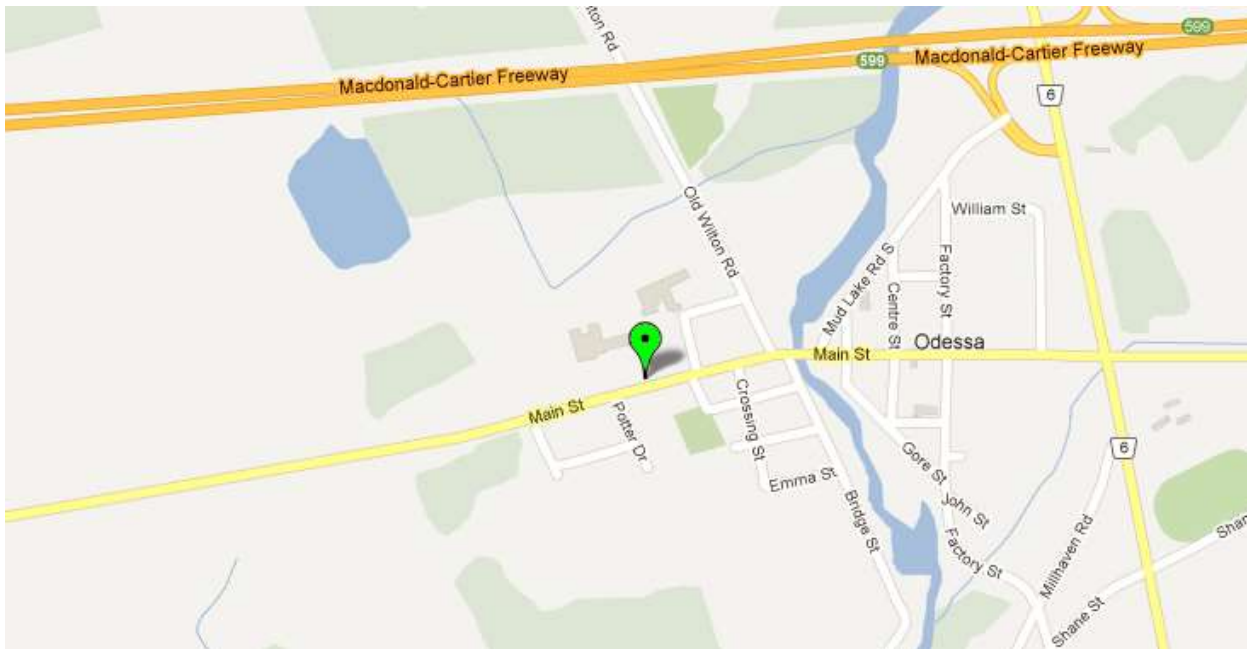

This document serves to provide detail on school locations used for practices and games, including parking recommendations.

General Map of Kingston:

Queen Elizabeth Vocational Institute (OECVI)

145 Kirkpatrick Street. Please note that there is no access directly to the school from any streets immediately to the North of the school. Follow directions below.

HOLY CROSS

1085 Woodbine.

Parking and Entrance: Park in main school parking lot. Enter through main doors. Gym is in back right corner of school from main doors.

ERNESTOWN SECONDARY SCHOOL

50 Main Street, Odessa, Ontario, K0H 2H0.

Ernestown S.S. is approximately 15 km (10 min drive) West of Kingston, located in the center of the town of Odessa.

Parking and Entrance: Park in behind the school. Gym is at the back.

LaSalle Secondary School

Loyalist Collegiate Vocational Institute (LCVI)

153 Van Order Drive. Please note that there is no access directly to the school from Sir John A. MacDonald Blvd. Follow directions below.

Parking and Entrance: Take Sir John A. MacDonald Blvd and then turn West on Macpherson Avenue. Turn North on Van Order Drive. Park in South side school parking lot and enter the school through the side doors. Avoid the north side parking lot and do not park in front of the school.