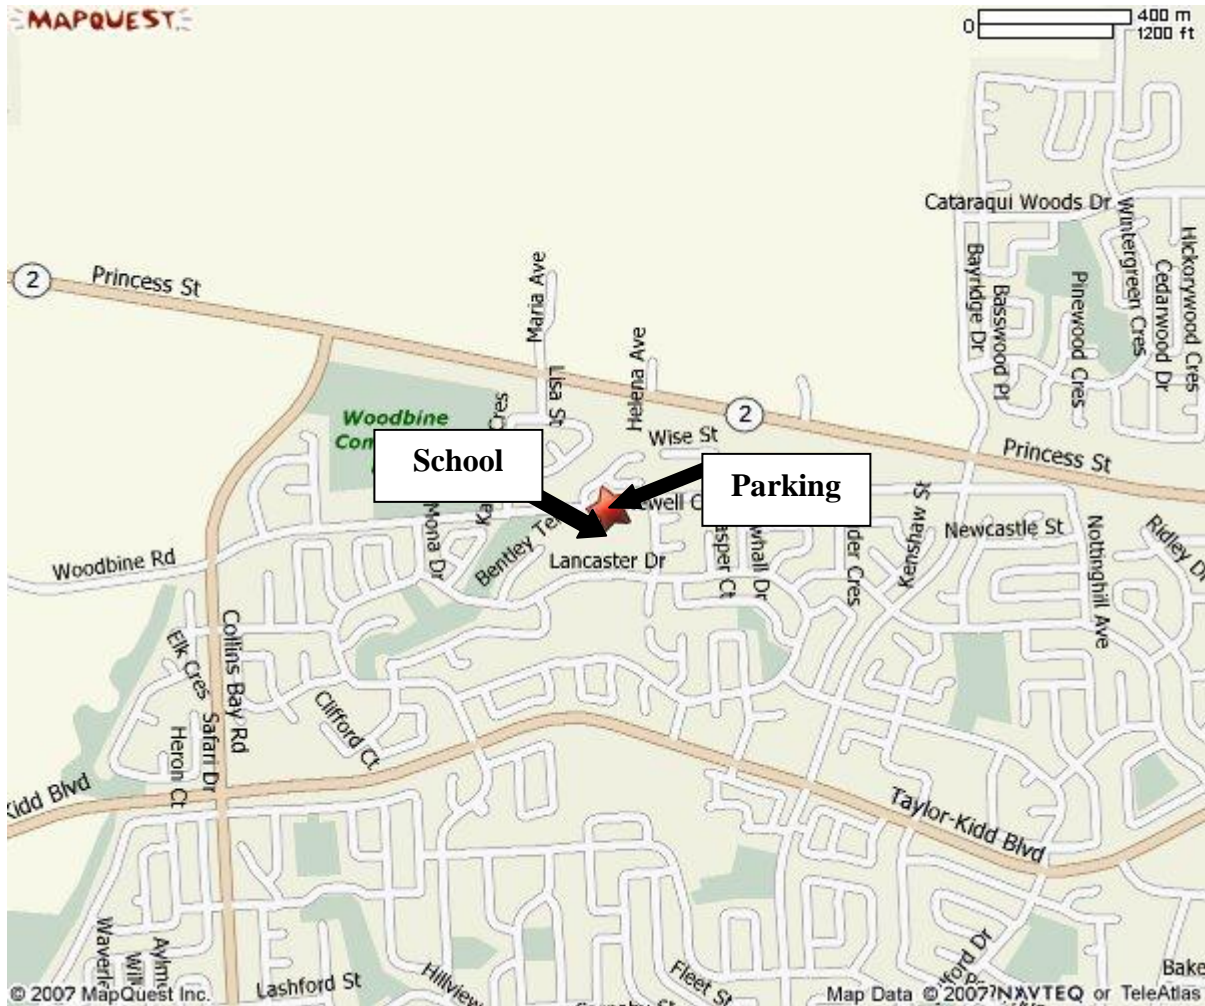

Queen Elizabeth Vocational Institute (QECVI)

145 Kirkpatrick Street. Please note that there is no access directly to the school from any streets immediately to the North of the school. Follow directions below.

KCVI

235 Frontenac Street.

Parking and Entrance: After 7:00 pm, you may park in the shared KCVI/Queen's University parking lot immediately South of the school. Otherwise, you should park on the street in an authorized spot. Tickets are often handed out in the area. Enter school through main doors. Gym is accessed through basement corridor.

HOLY CROSS +

1085 Woodbine.

Parking and Entrance: Park in main school parking lot. Enter through main doors. Gym is in back right corner of school from main doors.

ERNESTOWN SECONDARY SCHOOL

50 Main Street, Odessa, Ontario, K0H 2H0.

Ernestown S.S. is approximately 15 km (10 min drive) West of Kingston, located in the center of the town of Odessa.

Parking and Entrance: Park in behind the school. Gym is at the back.